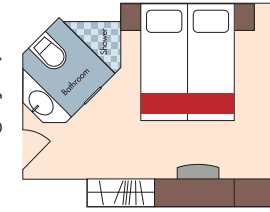

*Additional costs apply.

Stateroom Accommodations:

- ◆ All outside accommodations, most with balconies
- ◆ Spacious suites (323 sq. ft.) with substantial sitting area, shower, double sinks, and beds facing the river
- ◆ Marble bathrooms, multi-jet showers, soothing bath products, terry bathrobes, slippers and hair dryer
- ◆ Generous closet and storage space with in-room safe
- ◆ Entertainment-On-Demand with high-speed Internet, movies, music and English-language TV
- ◆ Individually controlled air conditioning
- ◆ Bottled water replenished daily

Built: 2013
 Length: 260 ft.
 Width: 37 ft.
 Crew: 38
 Staterooms: 51
 Passengers: 102
 Registry: Portugal

Main Restaurant

Sun-Deck Pool

- Suite**
- Cat. A**
- Cat. B**
- Cat. D**
- Cat. E**

Porto Deck – Outside Balcony - 323 sq. ft.

Porto Deck – Outside Balcony - 215 sq. ft.

Lisbon Deck – Outside Balcony - 215 sq. ft.

Douro Deck – Panoramic Window - 161 sq. ft.

Douro Deck – Panoramic Window - 161 sq. ft.

Note: Stateroom layouts are not to scale.

Category Suite

Floor-to-Ceiling Windows Outside Balcony

Category A / B

Outside Balcony Floor-to-Ceiling Windows

Category D / E

Panoramic Window