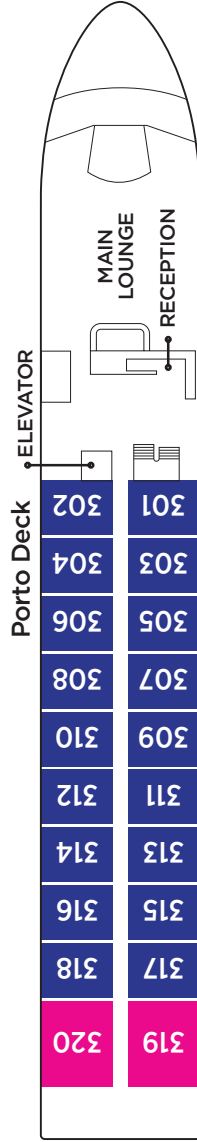

AMAVIDA

Sun Deck

Porto Deck

Lisbon Deck

Douro Deck

Elevator reaches all three stateroom decks.

Technical Data

Built: 2013
Length: 260 ft.
Width: 37 ft.
Crew: 38
Staterooms: 51
Passengers: 102
Registry: Portugal

- **Suite**
- **Cat. A**
- **Cat. B**
- **Cat. D**
- **Cat. E**

Porto Deck – Outside Balcony - 323 sq. ft.

Porto Deck – Outside Balcony - 215 sq. ft.

Lisbon Deck – Outside Balcony - 215 sq. ft.

Douro Deck – Panoramic Window - 161 sq. ft.

Douro Deck – Panoramic Window - 161 sq. ft.

Note: Stateroom layouts are not to scale.

Category Suite

Category A / B

Category D / E