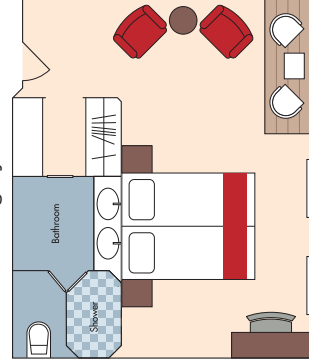

*Additional costs apply.

Stateroom Accommodations:

- ◆ All outside accommodations, most with balconies
- ◆ Spacious suites (323 sq. ft.) with substantial sitting area, shower, double sinks, and beds facing the river
- ◆ Marble bathrooms, multi-jet showers, soothing bath products, terry bathrobes, slippers and hair dryer
- ◆ Generous closet and storage space with in-room safe
- ◆ Entertainment-On-Demand with high-speed Internet, movies, music and English-language TV
- ◆ Individually controlled air conditioning
- ◆ Bottled water replenished daily

Built: 2013
 Length: 260 ft.
 Width: 37 ft.
 Crew: 38
 Staterooms: 51
 Passengers: 102
 Registry: Portugal

Main Restaurant

Sun-Deck Pool

- Suite**
- Cat. A**
- Cat. B**
- Cat. D**
- Cat. E**

Porto Deck – Outside Balcony - 323 sq. ft.

Porto Deck – Outside Balcony - 215 sq. ft.

Lisbon Deck – Outside Balcony - 215 sq. ft.

Douro Deck – Panoramic Window - 161 sq. ft.

Douro Deck – Panoramic Window - 161 sq. ft.

Note: Stateroom layouts are not to scale.

Category Suite

Floor-to-Ceiling Windows Outside Balcony

Category A / B

Outside Balcony Floor-to-Ceiling Windows

Category D / E

Panoramic Window