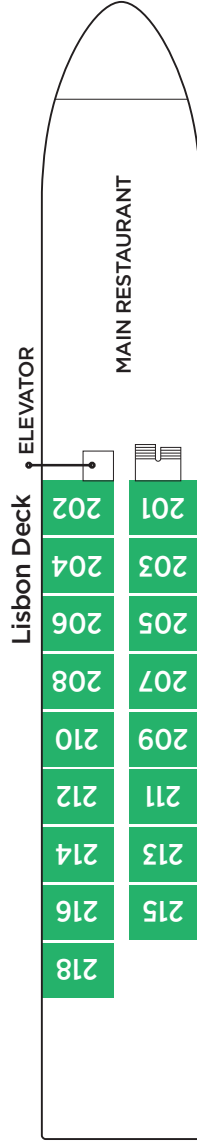

Lisbon Deck