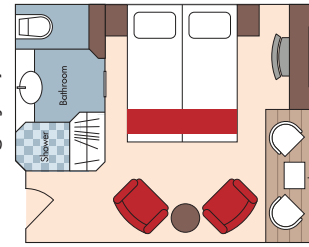

*Additional costs apply.

Stateroom Accommodations:

- ◆ All outside accommodations, most with balconies
- ◆ Spacious suites (323 sq. ft.) with substantial sitting area, shower, double sinks, and beds facing the river
- ◆ Marble bathrooms, multi-jet showers, soothing bath products, terry bathrobes, slippers and hair dryer
- ◆ Generous closet and storage space with in-room safe
- ◆ Entertainment-On-Demand with high-speed Internet, movies, music and English-language TV
- ◆ Individually controlled air conditioning
- ◆ Bottled water replenished daily

Built: 2013
 Length: 260 ft.
 Width: 37 ft.
 Crew: 38
 Staterooms: 51
 Passengers: 102
 Registry: Portugal

Main Restaurant

Sun-Deck Pool

- Suite**
- Cat. A**
- Cat. B**
- Cat. D**
- Cat. E**

Porto Deck – Outside Balcony - 323 sq. ft.

Porto Deck – Outside Balcony - 215 sq. ft.

Lisbon Deck – Outside Balcony - 215 sq. ft.

Douro Deck – Panoramic Window - 161 sq. ft.

Douro Deck – Panoramic Window - 161 sq. ft.

Note: Stateroom layouts are not to scale.

Category Suite

Floor-to-Ceiling Windows Outside Balcony

Category A / B

Outside Balcony Floor-to-Ceiling Windows

Category D / E

Panoramic Window